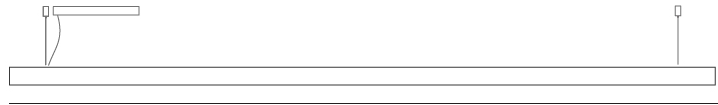

PROJECT
TYPE
SPECIFIER
QUANTITY
DATE

LED60 SUSPENSION

D71019-

base number
Color   Finish
Temperature   Options

1. To build a product code in our configurator select the specify button on the base model # product page
2. To build a manual product code on this datasheet choose from the options listed below in blue font and add the suffix to the base model #

GENERAL

Series: Woodlin
Subseries: LED60
Brand: Tunto
Division: Design
Mounting Type: Suspension
Mounting Location: Ceiling
Subcategory: Profile

PHYSICAL

Shape: Rectangle
Length (mm): 2000
Length (in): 78 ¾
Width (mm): 60
Width (in): 2 ⅜
Height (mm): 60
Height (in): 2 ⅜
Max. Overall Height (mm): 2060
Max. Overall Height (in): 81 ⅞
Light Distribution: Direct
Diffuser: Opal
Fixture Finish: [WAL](#) / [ASH](#) / [OAK](#) / [BLK](#) / [WHI](#)
Fixture Material: Wood
Cable Details: 2000mm / 78 ¾"

ELECTRICAL

Lamp Type: LED
Input Wattage (W): 90
Total Output Wattage (W): 75.9
Dimming: Tri-Mode (Non-Dimming and Phase Dimming (120Vac only) and 0-10V Dimming)
Driver Included: Yes
Driver Location: Integrated
Driver Type: Constant Current - Universal
Driver Class: Class 2
Input Voltage (V): 120 - 277
Constant Current (MA): 700

LED

Color Temperature (°K): [2700](#) / [3000](#) / [4000](#)
Max. Delivered Lumen (lm): 6550
CRI: >93 CRI
Lamp Life (hrs): 50000

OPTICAL

RATINGS AND CERTIFICATIONS

Certified By: Certified for North American Standards
IP rating: IP20

2000mm 78 ¾"

60mm 2 ⅜"

Direct