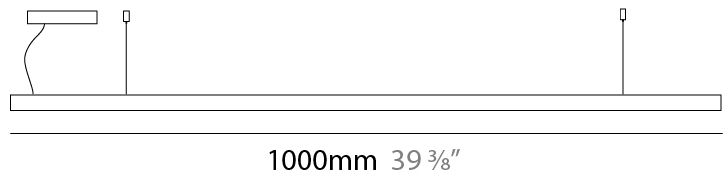

PROJECT
TYPE
SPECIFIER
QUANTITY
DATE

LED28 SUSPENSION

D71008-

base number
Color   Finish
Temperature   Options

1. To build a product code in our configurator select the specify button on the base model # product page
2. To build a manual product code on this datasheet choose from the options listed below in blue font and add the suffix to the base model #

GENERAL

Series: Woodlin
Subseries: LED28
Brand: Tunto
Division: Design
Mounting Type: Suspension
Mounting Location: Ceiling
Subcategory: Profile

PHYSICAL

Shape: Rectangle
Length (mm): 1000
Length (in): 39 ³/₈"
Width (mm): 28
Width (in): 1 ¹/₈"
Height (mm): 28
Height (in): 1 ¹/₈"
Max. Overall Height (mm): 2028
Max. Overall Height (in): 79 ¹³/₁₆"
Light Distribution: Direct
Diffuser: Opal
Fixture Finish: [WAL / ASH / OAK / BLK / WHI](#)
Fixture Material: Wood
Cable Details: 2000mm / 78 3/4"

ELECTRICAL

Lamp Type: LED
Input Wattage (W): 21
Total Output Wattage (W): 19
Dimming: Tri-Mode (Non-Dimming and Phase Dimming (120Vac only) and 0-10V Dimming)
Driver Included: Yes
Driver Location: Integrated
Driver Type: Constant Current - Universal
Driver Class: Class 2
Input Voltage (V): 120 - 277
Constant Current (MA): 700

LED

Color Temperature (°K): [2700 / 3000 / 4000](#)
Max. Delivered Lumen (lm): 1200
CRI: >93 CRI
Lamp Life (hrs): 50000

OPTICAL

RATINGS AND CERTIFICATIONS

Certified By: Certified for North American Standards
IP rating: IP20

28mm 1 ¹/₈"

Direct