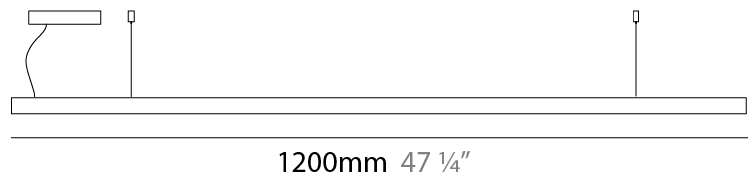

LED28 SUSPENSION

D71009-

base number
Color   Finish
Temperature   Options

1. To build a product code in our configurator select the specify button on the base model # product page
2. To build a manual product code on this datasheet choose from the options listed below in blue font and add the suffix to the base model #

GENERAL

Series: Woodlin
Subseries: LED28
Brand: Tunto
Division: Design
Mounting Type: Suspension
Mounting Location: Ceiling
Subcategory: Profile

PHYSICAL

Shape: Rectangle
Length (mm): 1200
Length (in): 47 1/4
Width (mm): 28
Width (in): 1 1/8
Height (mm): 28
Height (in): 1 1/8
Max. Overall Height (mm): 2028
Max. Overall Height (in): 79 13/16
Light Distribution: Direct
Diffuser: Opal
Fixture Finish: [WAL](#) / [ASH](#) / [OAK](#) / [BLK](#) / [WHI](#)
Fixture Material: Wood
Cable Details: 2000mm / 78 3/4"

ELECTRICAL

Lamp Type: LED
Input Wattage (W): 25
Total Output Wattage (W): 20.9
Dimming: Tri-Mode (Non-Dimming and Phase Dimming (120Vac only) and 0-10V Dimming)
Driver Included: Yes
Driver Location: Integrated
Driver Type: Constant Current - Universal
Driver Class: Class 2
Input Voltage (V): 120 - 277
Constant Current (MA): 700

LED

Color Temperature (°K): [2700](#) / [3000](#) / [4000](#)
Max. Delivered Lumen (lm): 1300 Standard 3000K
CRI: >93 CRI
Lamp Life (hrs): 50000

OPTICAL

RATINGS AND CERTIFICATIONS

Certified By: Certified for North American Standards
IP rating: IP20

PROJECT
TYPE
SPECIFIER
QUANTITY
DATE

28mm 1 1/8"

Direct