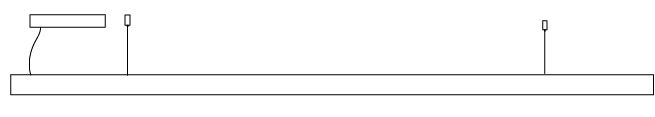

PROJECT
TYPE
SPECIFIER
QUANTITY
DATE

LED40 SUSPENSION

D71005-

base number
Color   Finish
Temperature   Options

1. To build a product code in our configurator select the specify button on the base model # product page
2. To build a manual product code on this datasheet choose from the options listed below in blue font and add the suffix to the base model #

GENERAL

Series: Woodlin
Subseries: LED40
Brand: Tunto
Division: Design
Mounting Type: Suspension
Mounting Location: Ceiling
Subcategory: Profile

PHYSICAL

Shape: Rectangle
Length (mm): 1300
Length (in): 51 ³/₁₆"
Width (mm): 400
Width (in): 15 ³/₄"
Height (mm): 40
Height (in): 1 ⁹/₁₆"
Max. Overall Height (mm): 2040
Max. Overall Height (in): 80 ⁷/₁₆"
Light Distribution: Direct
Diffuser: Opal
Fixture Finish: [WAL / ASH / OAK / BLK / WHI](#)
Fixture Material: Wood

ELECTRICAL

Lamp Type: LED
Input Wattage (W): 30
Total Output Wattage (W): 25.4
Dimming: Tri-Mode (Non-Dimming and Phase Dimming (120Vac only) and 0-10V Dimming)
Driver Included: Yes
Driver Location: Integrated
Driver Type: Constant Current - Universal
Driver Class: Class 2
Input Voltage (V): 120 - 277
Constant Current (MA): 700

LED

Color Temperature (°K): 3000
Max. Delivered Lumen (lm): 1550
CRI: >93 CRI
Lamp Life (hrs): 50000

OPTICAL

RATINGS AND CERTIFICATIONS

Certified By: Certified for North American Standards
IP rating: IP20

1300mm 51 ³/₁₆"

40mm 1 ⁹/₁₆"

Direct